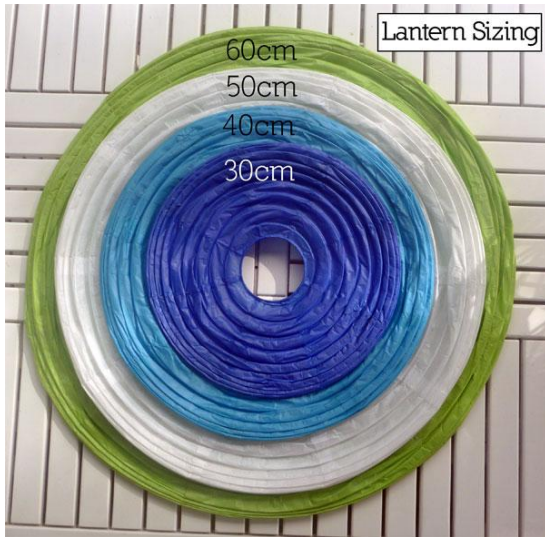

A simple colour chart below is a rough guide to colour available, please note that some of these colours are not always available to be sure you get the colours are after please book your hire within 2 months of your event date

Colour chart for Paper Lanterns