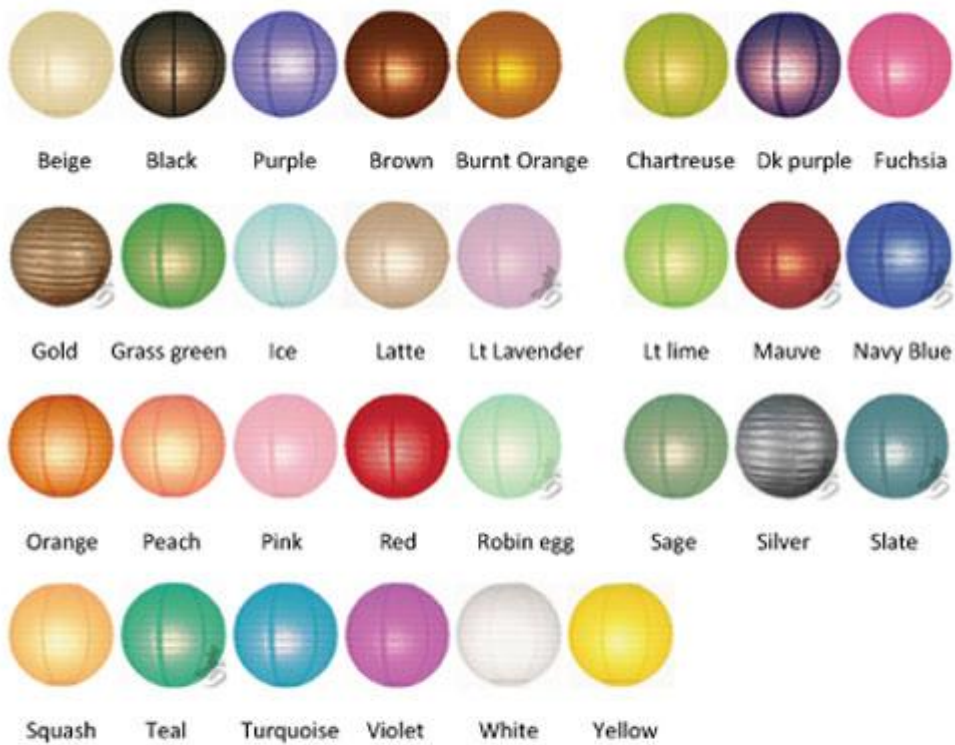

Colour chart for Paper Lanterns