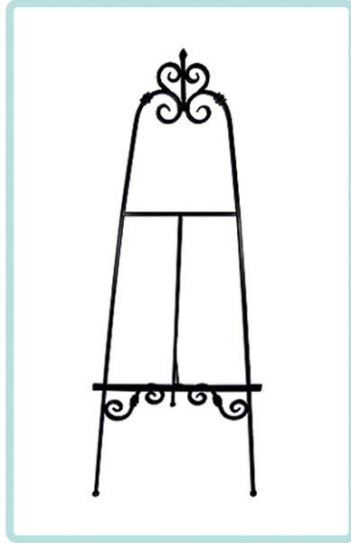

20cm round mirror
\$4.50 each to hire min 10

Easel to hire \$35.00
175cm tall

Robert Gordon Australia
Tea cup , saucer, side plate
and vintage teaspoon \$4.95 to
hire/ setting

New to the inventory are our
Mirrored cubes
Perfect to reflect light and
they look fantastic paired with
flowers and candles.
Measuring
45cmx45cmx45cm
fitted safety mirror
\$75.00 each for hire