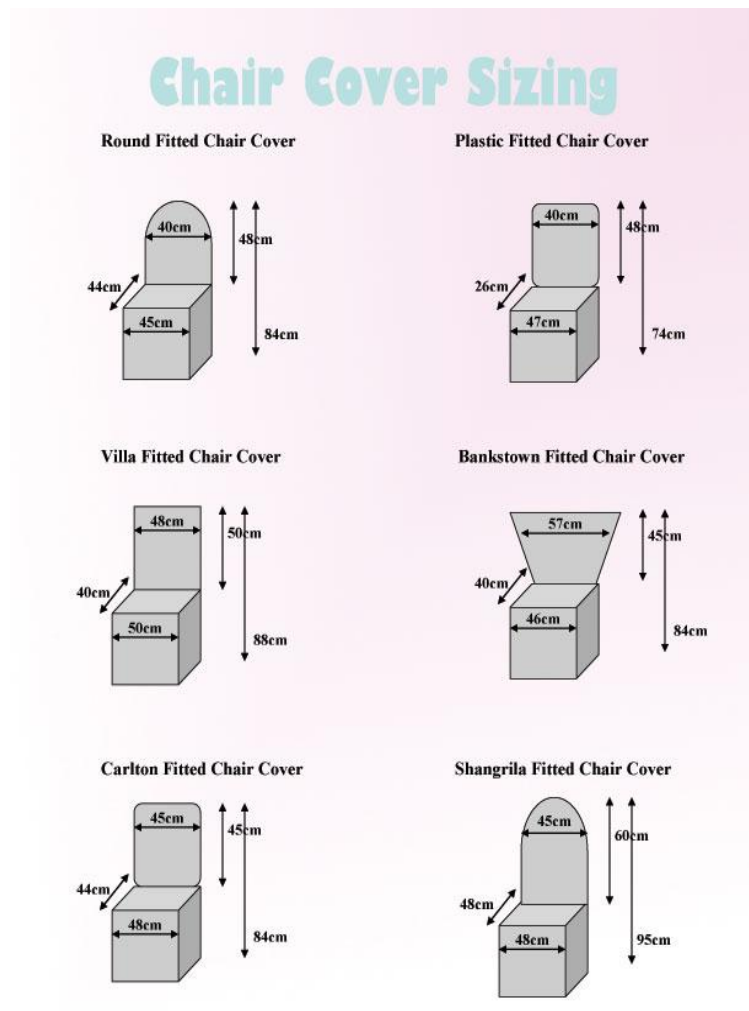

Chair covers and Sashes

Installed only

Chair covers (polyester) installed at $4.60 per chair which includes a sash in satin or organza

www.houseofloulou.com.au
ph- 0414 994 446
e- quote@houseofloulou.com.au